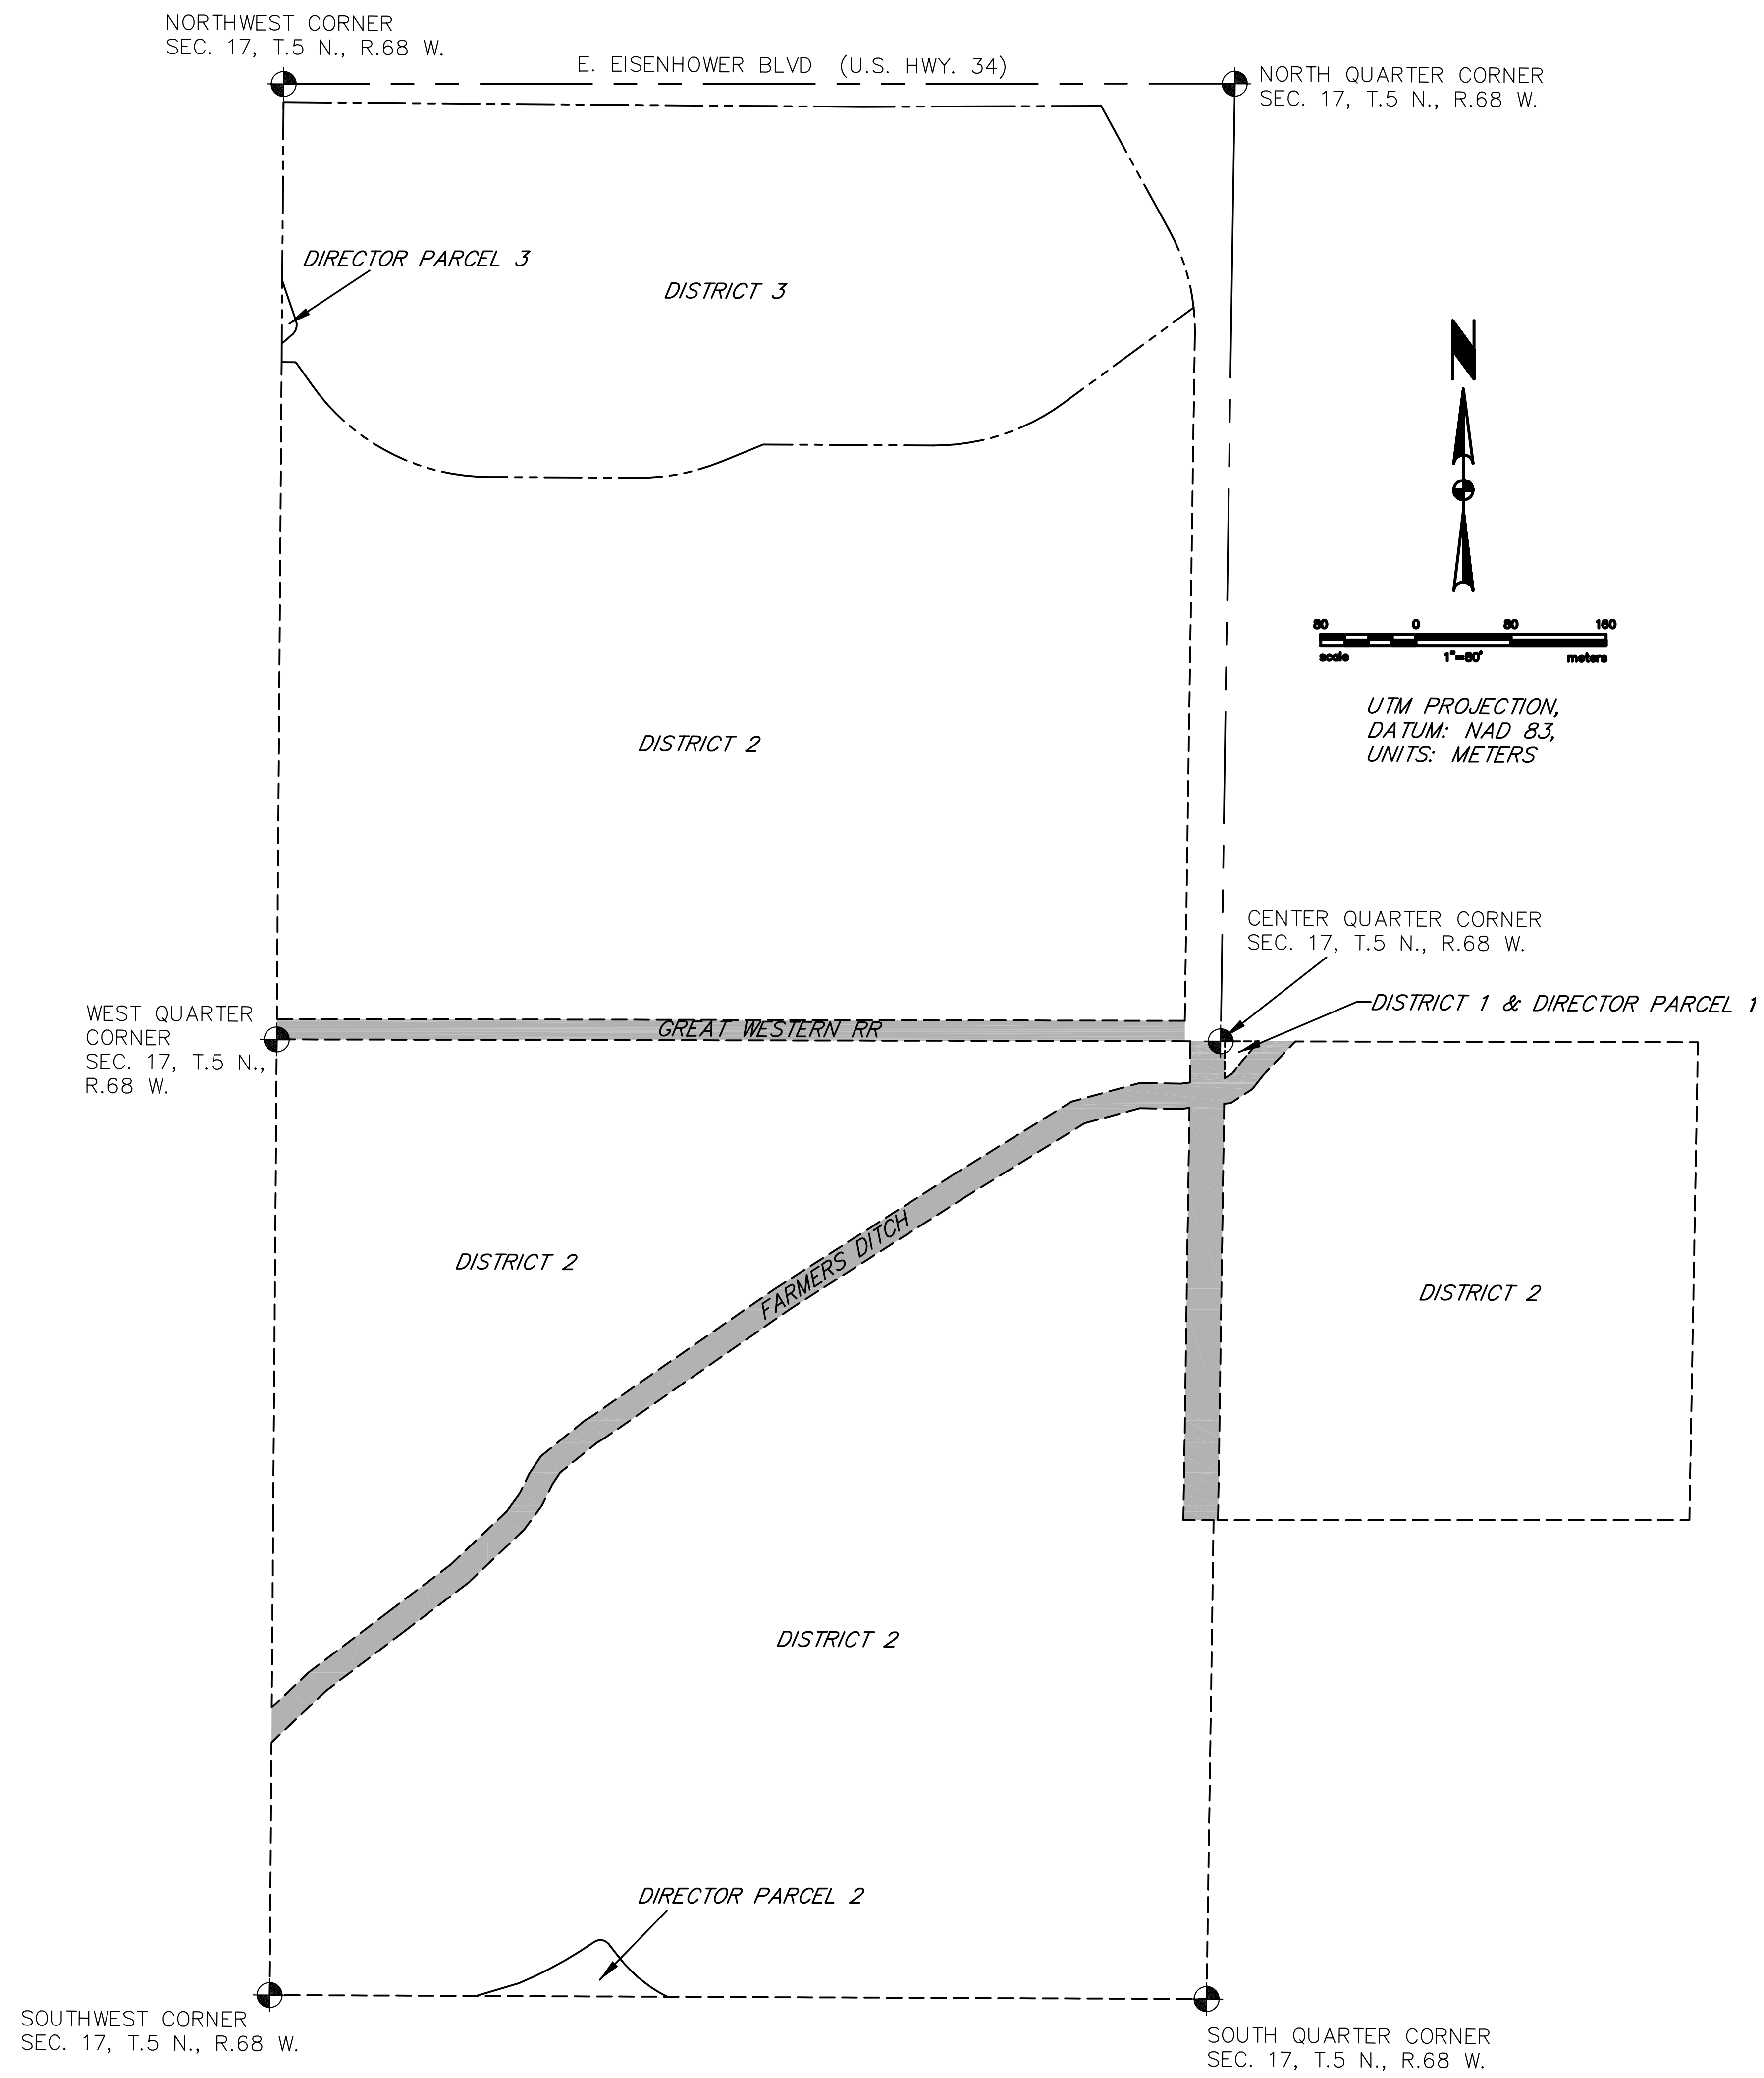

# VAN DE WATER METROPOLITAN DISTRICT LOVELAND, COLORADO DISTRICT MAP

Description	Area (acres)	Linetype
Metro District 1*	0.12	-----
Metro District 2	280.71	-----
Metro District 2 (Directors Parcel)	0.84	-----
Metro District 3	51.35	-----
Metro District 3 (Directors Parcel)	0.09	-----
Not a Part	N/A	-----

\*Metro District 1 is also the Directors Parcel